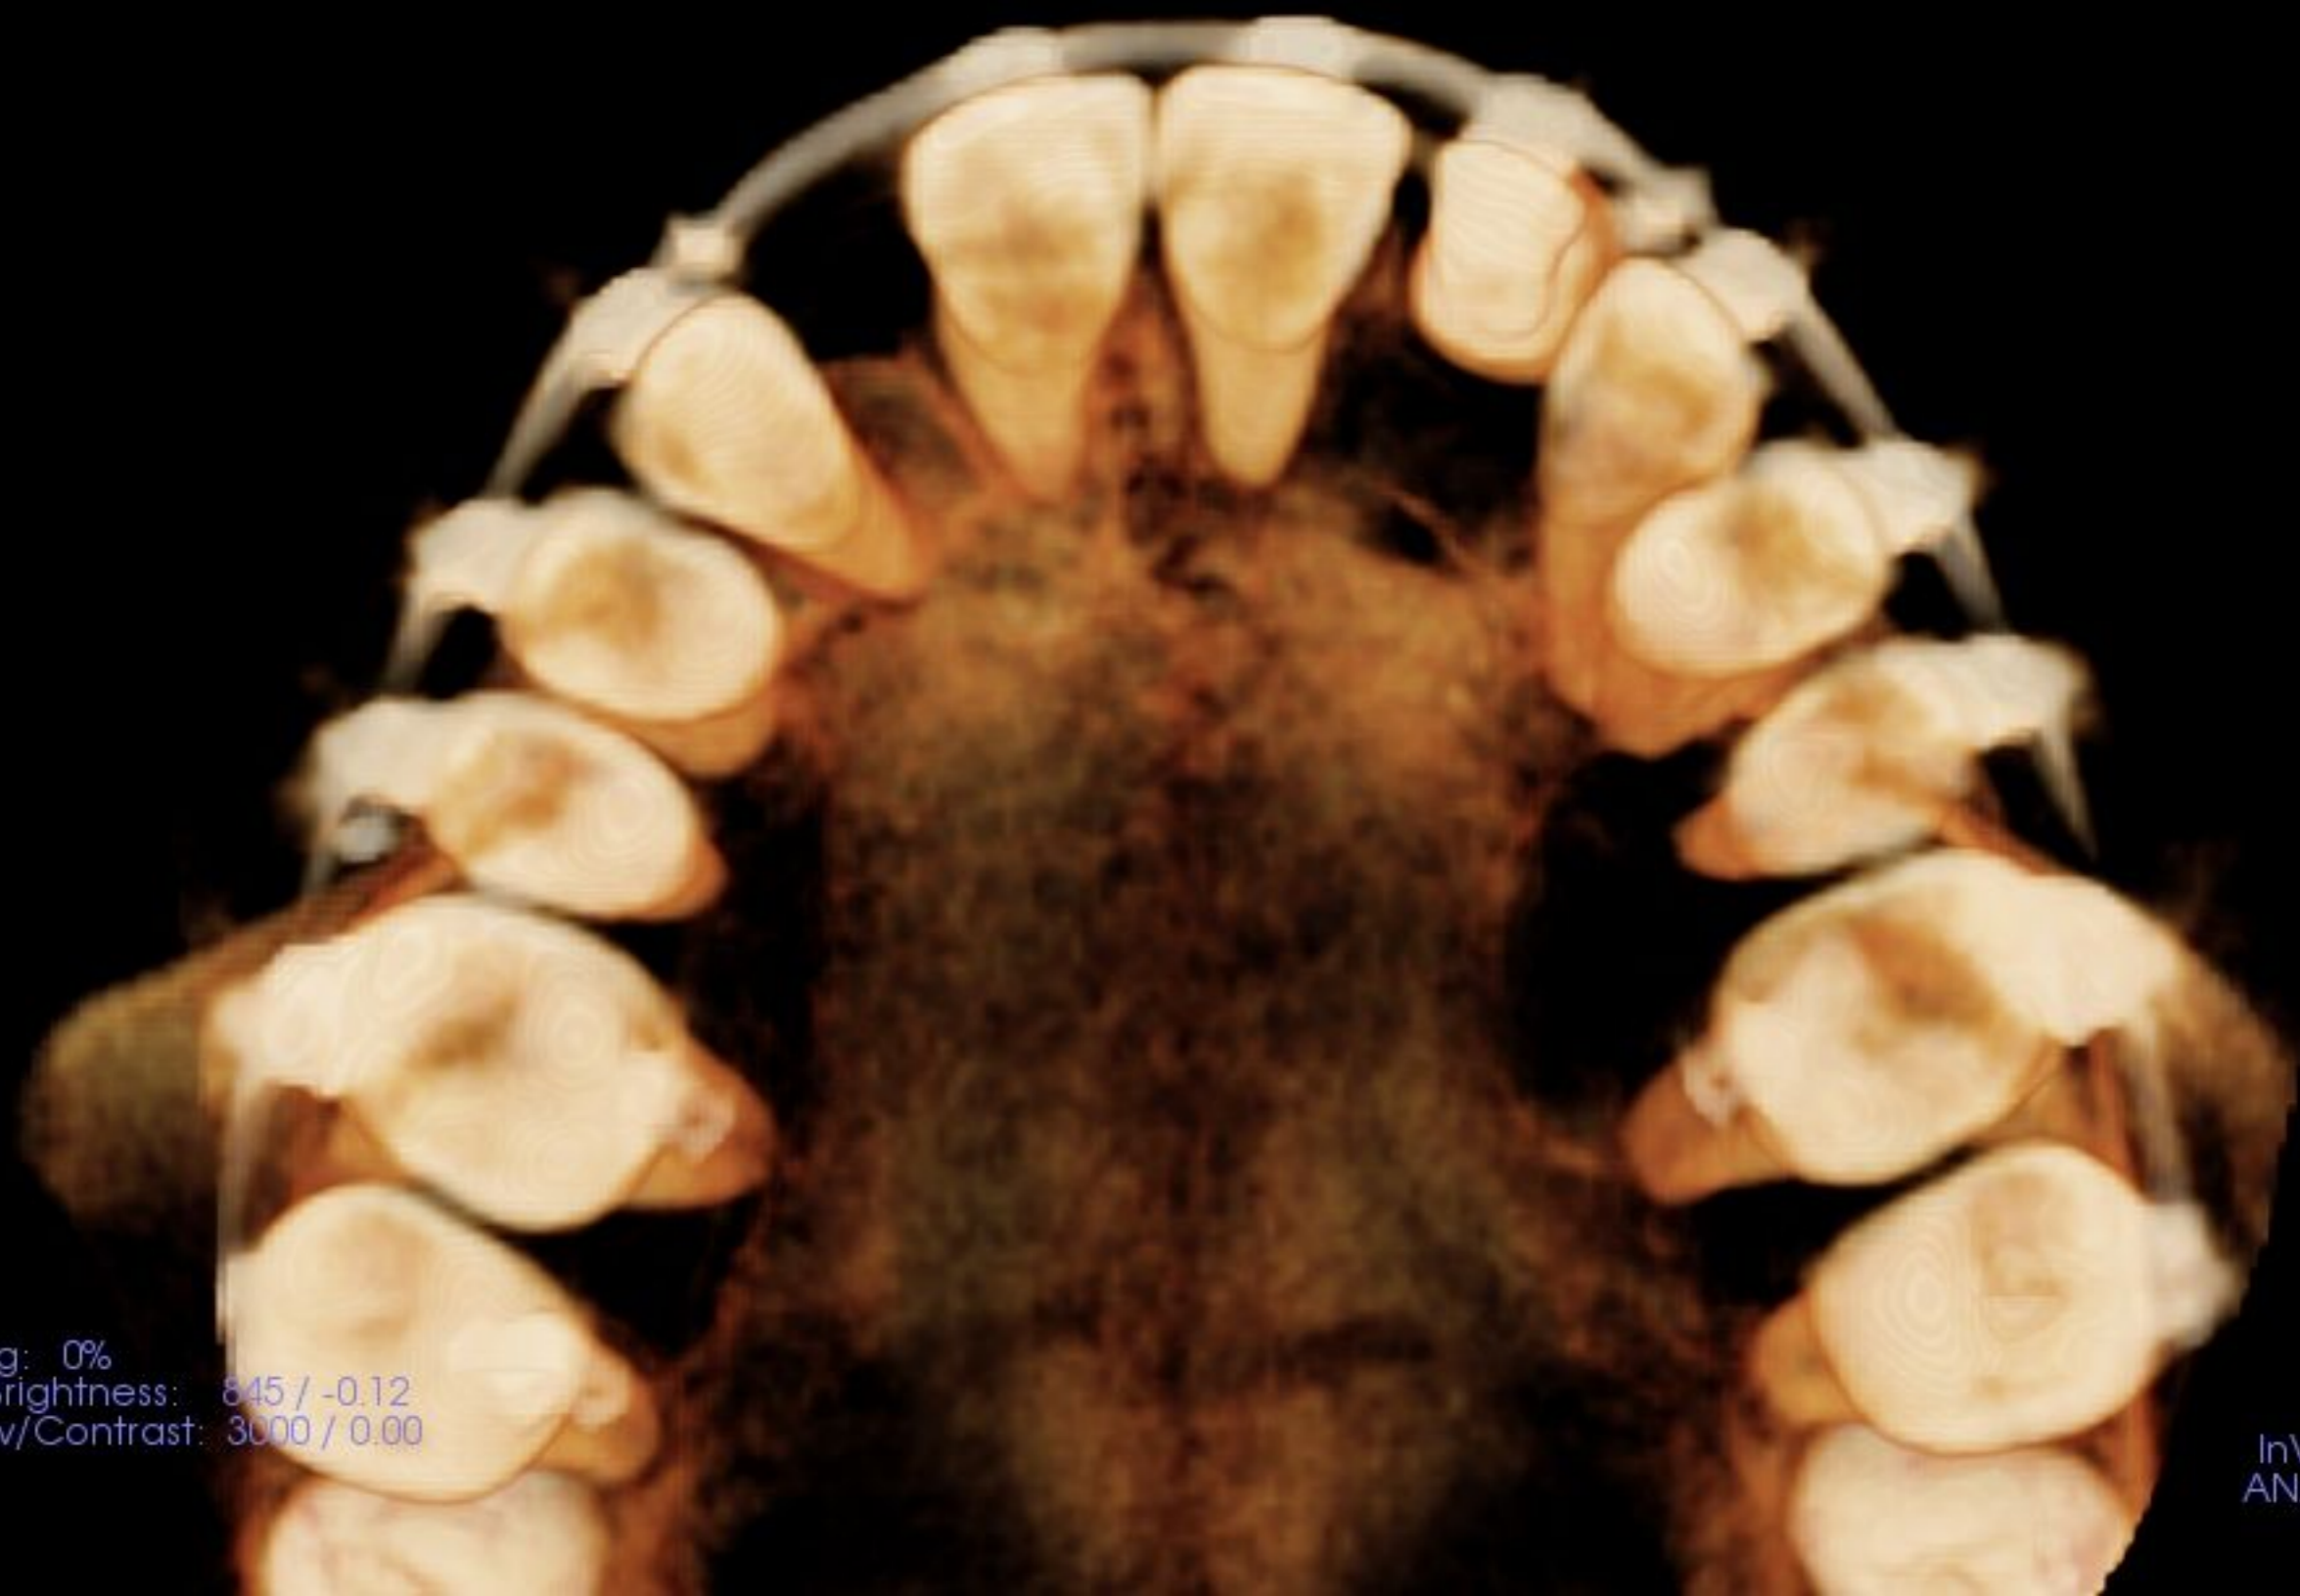

Clipping: 0%
Level/Brightness: 845 / -0.12
Window/Contrast: 3000 / 0.00

Clipping: 0%
Level/Brightness: 845 / -0.12
Window/Contrast: 3000 / 0.00

Clipping: 0%
Level/Brightness: 980 / -0.16
Window/Contrast: 3000 / 0.00